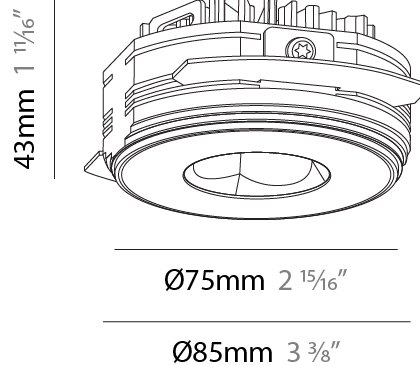

PHYSICAL

Shape: Round
Diameter (mm): 75
Diameter (in): 2 ¹⁵/₁₆
Height (mm): 43
Height (in): 1 ¹¹/₁₆
Ceiling Thickness (mm): 10 / 12.5 / 15 / 25
Ceiling Thickness (in): 3/8 or 1/2 or 9/16 or 1
Min. Recessing Depth (mm): 50
Min. Recessing Depth (in): 1 ¹⁵/₁₆
Light Distribution: Direct
Diffuser: Lens Pack - Spread Lens / Linear Spread Lens / Honeycomb Louver
Fixture Finish: SSR / BKV / CWI / CRY / HAB / UFT / ITA / RUA / FTG / MYG / LOD / PUS / FRO / FUP / KIA / POP / BLS / SPG / MEY / GOH / GUM / CHC / COM / ABZ / JAG / OBR / MOS / ROR
Fixture Material: Aluminum Die Cast
Cut-out Measurements: 86mm / 2 11/16" Diameter

ELECTRICAL

Lamp Type: LED (Zhaga Standard)
Input Wattage (W): 15
Total Output Wattage (W): 13.6
Dimming: Tri-Mode (Non-Dimming and Phase Dimming (120Vac only) and 0-10V Dimming)
Driver Included: No
Driver Location: Recessed Housing
Driver Type: Constant Current - Universal
Driver Class: Class 2
Input Voltage (V): 120 - 277
Constant Current (MA): 350

LED

Color Temperature (°K): 2700 / 3000 / 3500 / 4000
Max. Delivered Lumen (lm): 1464 / 1556 / 1630 / 1645
Nominal Lumen (lm): 1566 / 1665 / 1743 / 1759
CRI: >90 CRI
Lamp Life (hrs): 50000

OPTICAL

Reflector°: 60
Adjustability: Fixed

RATINGS AND CERTIFICATIONS

Certified By: Certified for North American Standards
IP rating: IP20