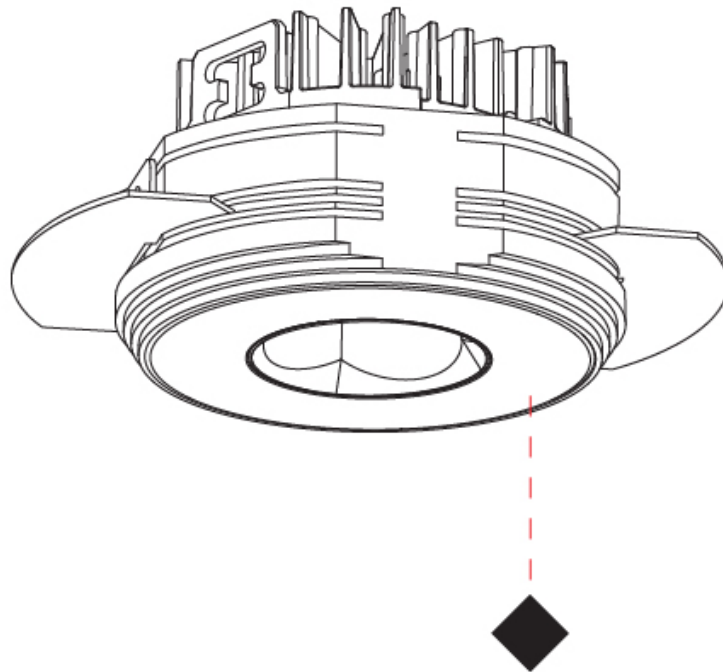

OIKO PRO ROUND FIXED TRIMLESS

A35879-

PROJECT	_____
TYPE	_____
SPECIFIER	_____
QUANTITY	_____
DATE	_____