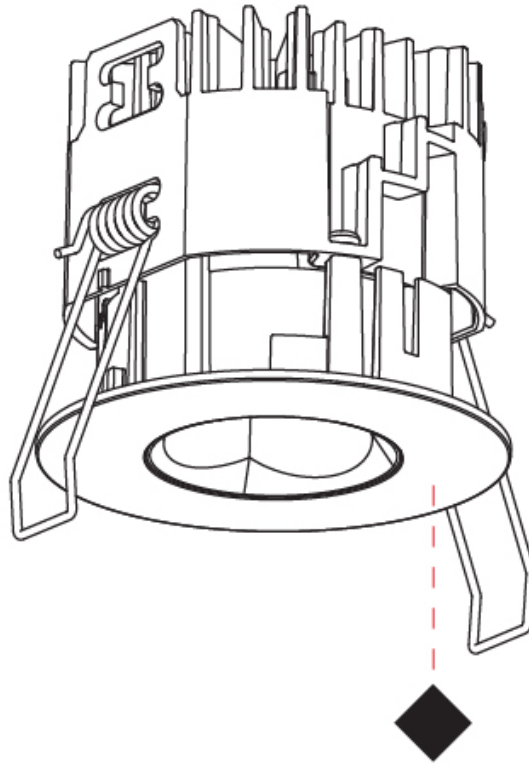

OIKO PRO ROUND FIXED RECESSED

A35867-

PROJECT

TYPE

SPECIFIER

QUANTITY

DATE