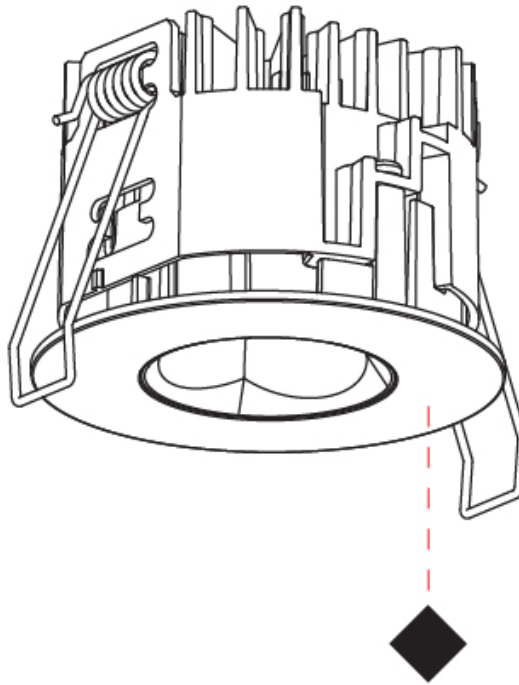

OIKO PRO ROUND FIXED RECESSED

A35872-

PROJECT

TYPE

SPECIFIER

QUANTITY

DATE

A