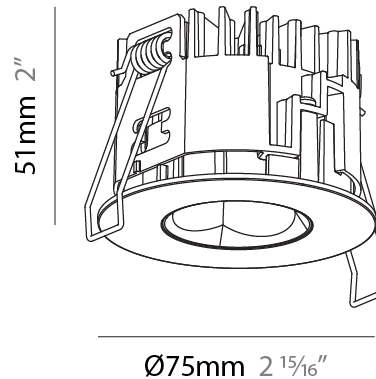

GENERAL

Series: Oiko Pro Round
Subseries: Oiko Pro Round Fixed
Brand: Prolicht
Division: Architectural
Mounting Type: Recessed
Mounting Location: Ceiling
Subcategory: Downlight

PHYSICAL

Shape: Round
Diameter (mm): 75
Diameter (in): 2 15/16
Height (mm): 51
Height (in): 2
Ceiling Thickness (mm): 1 - 25
Ceiling Thickness (in): 1/16 - 1 3/16
Min. Recessing Depth (mm): 55
Min. Recessing Depth (in): 2 3/16
Light Distribution: Direct
Diffuser: Lens Pack - Spread Lens / Linear Spread Lens / Honeycomb Louver
Fixture Finish: [SSR / BKV / CWI / CRY / HAB / UFT / ITA / RUA / FTG / MYG / LOD / PUS / FRO / FUP / KIA / POP / BLS / SPG / MEY / GOH / GUM / CHC / COM / ABZ / JAG / OBR / MOS / ROR](#)
Fixture Material: Aluminum Die Cast
Cut-out Measurements: 68mm / 2 11/16" Diameter

ELECTRICAL

Lamp Type: LED (Zhaga Standard)
Input Wattage (W): 14
Total Output Wattage (W): 12.7
Dimming: Dali Dimming
Driver Included: No
Driver Location: Recessed Housing
Driver Type: Constant Current - Universal (120Vac only for DALI driver)
Driver Class: Class 2
Input Voltage (V): 120 - 277
Constant Current (MA): 700

LED

Color Temperature (°K): 2700-6500 Tunable White
Max. Delivered Lumen (lm): 1240
Nominal Lumen (lm): 1460
CRI: >93 CRI
Lamp Life (hrs): 50000
Special LEDs offerings: Tunable White

OPTICAL

Reflector°: 52
Adjustability: Fixed

RATINGS AND CERTIFICATIONS

Certified By: Certified for North American Standards
IP rating: IP20