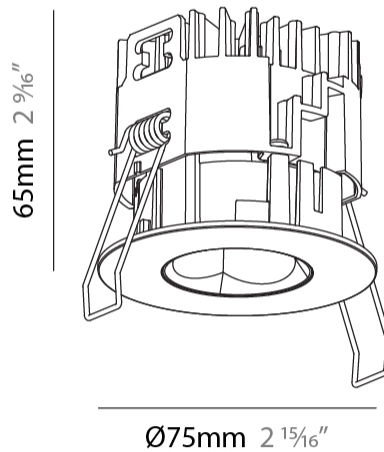

PHYSICAL

Shape: Round
Diameter (mm): 75
Diameter (in): 2 ¹⁵/₁₆
Height (mm): 65
Height (in): 2 ⁹/₁₆
Ceiling Thickness (mm): 1 - 25
Ceiling Thickness (in): 1/16 - 1 3/16
Min. Recessing Depth (mm): 70
Min. Recessing Depth (in): 2 ³/₄
Light Distribution: Direct
Diffuser: Lens Pack - Spread Lens / Linear Spread Lens / Honeycomb Louver
Fixture Finish: SSR / BKV / CWI / CRY / HAB / UFT / ITA / RUA / FTG / MYG / LOD / PUS / FRO / FUP / KIA / POP / BLS / SPG / MEY / GOH / GUM / CHC / COM / ABZ / JAG / OBR / MOS / ROR
Fixture Material: Aluminum Die Cast
Cut-out Measurements: 68mm / 2 11/16" Diameter

ELECTRICAL

Lamp Type: LED (Zhaga Standard)
Input Wattage (W): 15
Total Output Wattage (W): 13.6
Dimming: Tri-Mode (Non-Dimming and Phase Dimming (120Vac only) and 0-10V Dimming)
Driver Included: No
Driver Location: Recessed Housing
Driver Type: Constant Current - Universal
Driver Class: Class 2
Housing: See Components
Input Voltage (V): 120 - 277
Constant Current (MA): 350

LED

Color Temperature (°K): 2700 / 3000 / 3500 / 4000
Max. Delivered Lumen (lm): 1295 / 1377 / 1442 / 1455
Nominal Lumen (lm): 1566 / 1665 / 1743 / 1759
CRI: >90 CRI
Lamp Life (hrs): 50000

OPTICAL

Reflector°: 34
Adjustability: Fixed

RATINGS AND CERTIFICATIONS

Certified By: Certified for North American Standards
IP rating: IP20