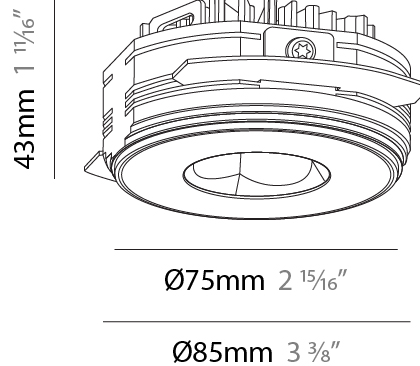

GENERAL

Series: Oiko Pro Round
Subseries: Oiko Pro Round Fixed
Brand: Prolicht
Division: Architectural
Mounting Type: Trimless
Mounting Location: Ceiling
Subcategory: Downlight

PHYSICAL

Shape: Round
Diameter (mm): 75
Diameter (in): 2 15/16
Height (mm): 43
Height (in): 1 11/16
Ceiling Thickness (mm): 10 / 12.5 / 15 / 25
Ceiling Thickness (in): 3/8 or 1/2 or 9/16 or 1
Min. Recessing Depth (mm): 50
Min. Recessing Depth (in): 1 15/16
Light Distribution: Direct
Diffuser: Lens Pack - Spread Lens / Linear Spread Lens / Honeycomb Louver
Fixture Finish: SSR / BKV / CWI / CRY / HAB / UFT / ITA / RUA / FTG / MYG / LOD / PUS / FRO / FUP / KIA / POP / BLS / SPG / MEY / GOH / GUM / CHC / COM / ABZ / JAG / OBR / MOS / ROR
Fixture Material: Aluminum Die Cast
Cut-out Measurements: 86mm / 2 11/16" Diameter

ELECTRICAL

Lamp Type: LED (Zhaga Standard)
Input Wattage (W): 14
Total Output Wattage (W): 12.7
Dimming: Dali Dimming
Driver Included: No
Driver Location: Recessed Housing
Driver Type: Constant Current - Universal (120Vac only for DALI driver)
Driver Class: Class 2
Input Voltage (V): 120 - 277
Constant Current (MA): 700

LED

Color Temperature (°K): 2700-6500 Tunable White
Max. Delivered Lumen (lm): 1381
Nominal Lumen (lm): 1460
CRI: >90 CRI
Lamp Life (hrs): 50000
Special LEDs offerings: Tunable White

OPTICAL

Reflector°: 62
Adjustability: Fixed

RATINGS AND CERTIFICATIONS

Certified By: Certified for North American Standards
IP rating: IP20