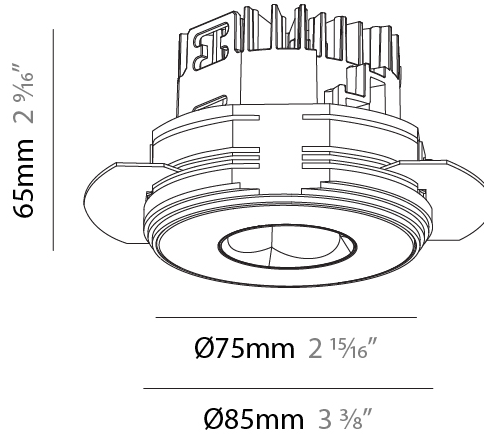

PHYSICAL

Shape: Round
Diameter (mm): 75
Diameter (in): 2 15/16
Height (mm): 65
Height (in): 2 9/16
Ceiling Thickness (mm): 10 / 12.5 / 15 / 25
Ceiling Thickness (in): 3/8 or 1/2 or 9/16 or 1
Min. Recessing Depth (mm): 70
Min. Recessing Depth (in): 2 3/4
Light Distribution: Direct
Diffuser: Lens Pack - Spread Lens / Linear Spread Lens / Honeycomb Louver
Fixture Finish: SSR / BKV / CWI / CRY / HAB / UFT / ITA / RUA / FTG / MYG / LOD / PUS / FRO / FUP / KIA / POP / BLS / SPG / MEY / GOH / GUM / CHC / COM / ABZ / JAG / OBR / MOS / ROR
Fixture Material: Aluminum Die Cast
Cut-out Measurements: 68mm / 2 11/16" Diameter

ELECTRICAL

Lamp Type: LED (Zhaga Standard)
Input Wattage (W): 16
Total Output Wattage (W): 14.6
Dimming: Tri-Mode (Non-Dimming and Phase Dimming (120Vac only) and 0-10V Dimming)
Driver Included: No
Driver Location: Recessed Housing
Driver Type: Constant Current - Universal
Driver Class: Class 2
Input Voltage (V): 120 - 277
Constant Current (MA): 350

LED

Color Temperature (°K): 2700 / 3000 / 3500 / 4000
Max. Delivered Lumen (lm): 1067 / 1150 / 1217 / 1220
Nominal Lumen (lm): 1393 / 1501 / 1589 / 1592
CRI: >90 CRI
Lamp Life (hrs): 50000

OPTICAL

Reflector°: 14
Adjustability: Fixed

RATINGS AND CERTIFICATIONS

Certified By: Certified for North American Standards
IP rating: IP20