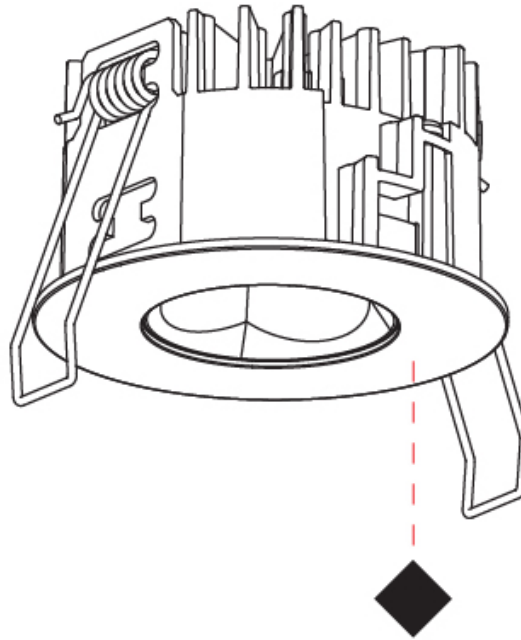

OIKO PRO ROUND FIXED RECESSED

A35869-

PROJECT

TYPE

SPECIFIER

QUANTITY

DATE

A