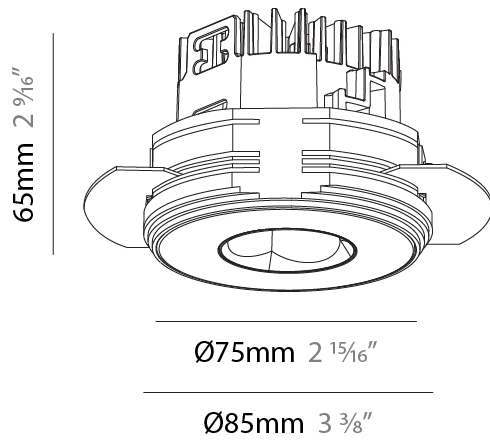

PHYSICAL

Shape: Round
Diameter (mm): 75
Diameter (in): 2 15/16
Height (mm): 65
Height (in): 2 9/16
Ceiling Thickness (mm): 10 / 12.5 / 15 / 25
Ceiling Thickness (in): 3/8 or 1/2 or 9/16 or 1
Min. Recessing Depth (mm): 70
Min. Recessing Depth (in): 2 3/4
Light Distribution: Direct
Diffuser: Lens Pack - Spread Lens / Linear Spread Lens / Honeycomb Louver
Fixture Finish: SSR / BKV / CWI / CRY / HAB / UFT / ITA / RUA / FTG / MYG / LOD / PUS / FRO / FUP / KIA / POP / BLS / SPG / MEY / GOH / GUM / CHC / COM / ABZ / JAG / OBR / MOS / ROR
Fixture Material: Aluminum Die Cast
Cut-out Measurements: 68mm / 2 11/16" Diameter

ELECTRICAL

Lamp Type: LED (Zhaga Standard)
Input Wattage (W): 15
Total Output Wattage (W): 13.6
Dimming: Tri-Mode (Non-Dimming and Phase Dimming (120Vac only) and 0-10V Dimming)
Driver Included: No
Driver Location: Recessed Housing
Driver Type: Constant Current - Universal
Driver Class: Class 2
Input Voltage (V): 120 - 277
Constant Current (MA): 350

LED

Color Temperature (°K): 2700 / 3000 / 3500 / 4000
Max. Delivered Lumen (lm): 1295 / 1377 / 1442 / 1455
Nominal Lumen (lm): 1566 / 1665 / 1743 / 1759
CRI: >90 CRI
Lamp Life (hrs): 50000

OPTICAL

Reflector°: 34
Adjustability: Fixed

RATINGS AND CERTIFICATIONS

Certified By: Certified for North American Standards
IP rating: IP20