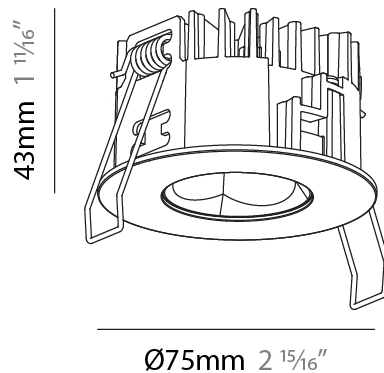

Series: Oiko Pro Round
Subseries: Oiko Pro Round Fixed
Brand: Prolicht
Division: Architectural
Mounting Type: Recessed
Mounting Location: Ceiling
Subcategory: Downlight

PHYSICAL

Shape: Round
Diameter (mm): 75
Diameter (in): 2 15/16
Height (mm): 43
Height (in): 1 11/16
Ceiling Thickness (mm): 1 - 25
Ceiling Thickness (in): 1/16 - 1 3/16
Min. Recessing Depth (mm): 50
Min. Recessing Depth (in): 1 15/16
Light Distribution: Direct
Diffuser: Lens Pack - Spread Lens / Linear Spread Lens / Honeycomb Louver
Fixture Finish: SSR / BKV / CWI / CRY / HAB / UFT / ITA / RUA / FTG / MYG / LOD / PUS / FRO / FUP / KIA / POP / BLS / SPG / MEY / GOH / GUM / CHC / COM / ABZ / JAG / OBR / MOS / ROR
Fixture Material: Aluminum Die Cast
Cut-out Measurements: 68mm / 2 11/16" Diameter

ELECTRICAL

Lamp Type: LED (Zhaga Standard)
Input Wattage (W): 15
Total Output Wattage (W): 13.6
Dimming: Tri-Mode (Non-Dimming and Phase Dimming (120Vac only) and 0-10V Dimming)
Driver Included: No
Driver Location: Recessed Housing
Driver Type: Constant Current - Universal
Driver Class: Class 2
Input Voltage (V): 120 - 277
Constant Current (MA): 350

LED

Color Temperature (°K): 2700 / 3000 / 3500 / 4000
Max. Delivered Lumen (lm): 1464 / 1556 / 1630 / 1645
Nominal Lumen (lm): 1566 / 1665 / 1743 / 1759
CRI: >90 CRI
Lamp Life (hrs): 50000

OPTICAL

Reflector°: 60
Adjustability: Fixed

RATINGS AND CERTIFICATIONS

Certified By: Certified for North American Standards
IP rating: IP20