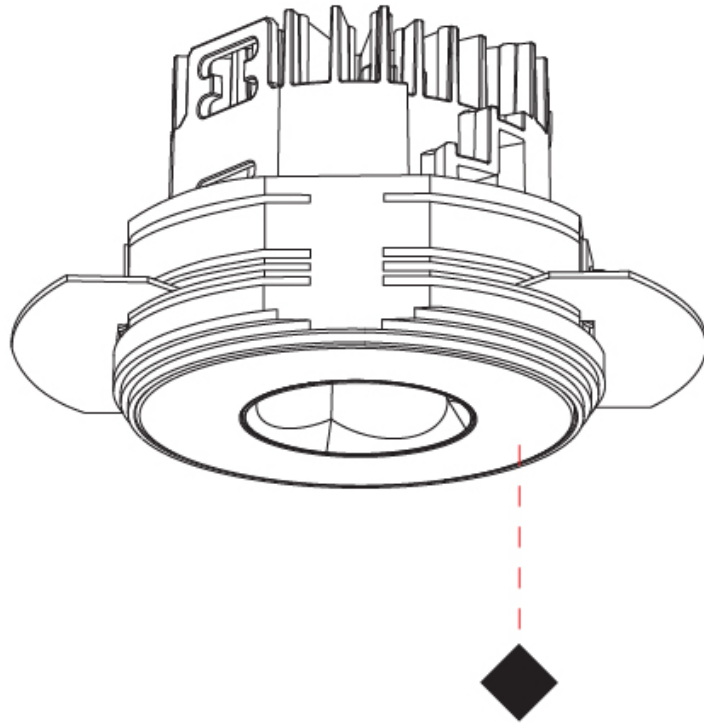

OIKO PRO ROUND FIXED TRIMLESS

A35877-

PROJECT	_____
TYPE	_____
SPECIFIER	_____
QUANTITY	_____
DATE	_____