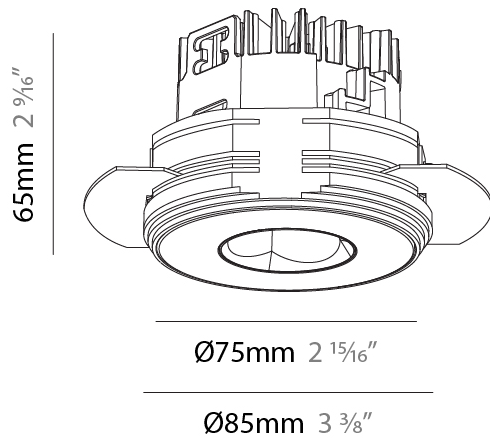

GENERAL

Series: Oiko Pro Round
Subseries: Oiko Pro Round Fixed
Brand: Prolicht
Division: Architectural
Mounting Type: Trimless
Mounting Location: Ceiling
Subcategory: Downlight

PHYSICAL

Shape: Round
Diameter (mm): 75
Diameter (in): 2 15/16
Height (mm): 65
Height (in): 2 9/16
Ceiling Thickness (mm): 10 / 12.5 / 15 / 25
Ceiling Thickness (in): 3/8 or 1/2 or 9/16 or 1
Min. Recessing Depth (mm): 70
Min. Recessing Depth (in): 2 3/4
Light Distribution: Direct
Diffuser: Lens Pack - Spread Lens / Linear Spread Lens / Honeycomb Louver
Fixture Finish: SSR / BKV / CWI / CRY / HAB / UFT / ITA / RUA / FTG / MYG / LOD / PUS / FRO / FUP / KIA / POP / BLS / SPG / MEY / GOH / GUM / CHC / COM / ABZ / JAG / OBR / MOS / ROR
Fixture Material: Aluminum Die Cast
Cut-out Measurements: 86mm / 2 11/16" Diameter

ELECTRICAL

Lamp Type: LED (Zhaga Standard)
Input Wattage (W): 14
Total Output Wattage (W): 12.7
Dimming: Dali Dimming
Driver Included: No
Driver Location: Recessed Housing
Driver Type: Constant Current - Universal (120Vac only for DALI driver)
Driver Class: Class 2
Input Voltage (V): 120 - 277
Constant Current (MA): 700

LED

Color Temperature (°K): 2700-6500 Tunable White
Max. Delivered Lumen (lm): 1129
Nominal Lumen (lm): 1460
CRI: >90 CRI
Lamp Life (hrs): 50000
Special LEDs offerings: Tunable White

OPTICAL

Reflector°: 36
Adjustability: Fixed

RATINGS AND CERTIFICATIONS

Certified By: Certified for North American Standards
IP rating: IP20