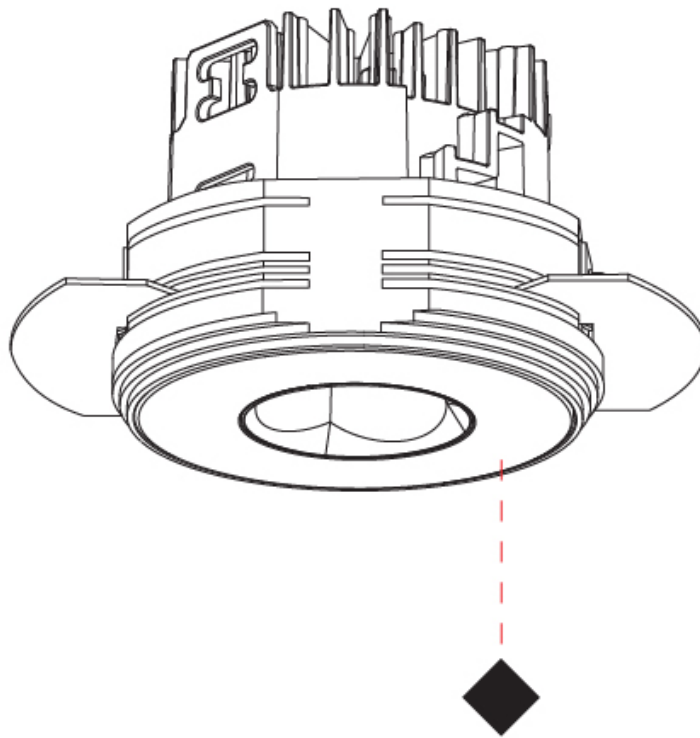

OIKO PRO ROUND FIXED TRIMLESS

A35881-

PROJECT

TYPE

SPECIFIER

QUANTITY

DATE